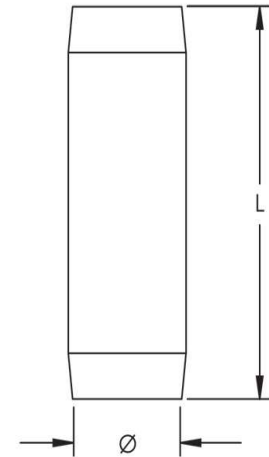

Ground Rod Couplings

Threaded Couplings

CATALOG NUMBER	ROD SIZE NOMINAL		UL LISTED	CSA LISTED
	DIAMETER	THREAD SIZE		
916C	1/2"	9/16-12 UNC	YES	YES
158C	5/8"	5/8"-11 UNC	YES	YES
134C	3/4"	3/4"-10 UNC	YES	YES
110C	1"	1"-8 UNC	YES	YES

Compression Couplings

CATALOG NUMBER	LENGTH	DIAMETER	UL LISTED	CSA LISTED
916DC	2.5"	9/16"	YES	YES
158DC	2.5"	5/8"	YES	YES
134DC	3.0"	3/4"	YES	YES

Material: Silicon Bronze

Family Owned
...And Operated!!

FOR MORE INFORMATION