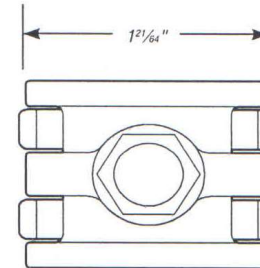

**Family Owned
...And Operated!!**

FOR MORE INFORMATION

EMAIL

sales@connectorcastings.com

WEBSITE

www.connectorcastings.com

CALL

731-334-5585

LOCATIONS:

1600 NORTH 22ND STREET, ST. LOUIS, MO 63106
671 INDUSTRIAL PARK DRIVE, SELMER, TN 38375