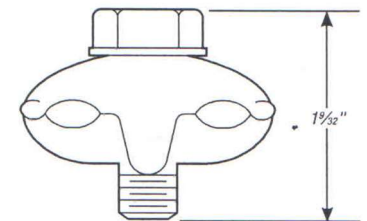

**Family Owned
...And Operated!!**

FOR MORE INFORMATION

EMAIL

sales@connectorcastings.com

WEBSITE

www.connectorcastings.com

CALL

731-334-5585

LOCATIONS:

1600 NORTH 22ND STREET, ST. LOUIS, MO 63106
671 INDUSTRIAL PARK DRIVE, SELMER, TN 38375