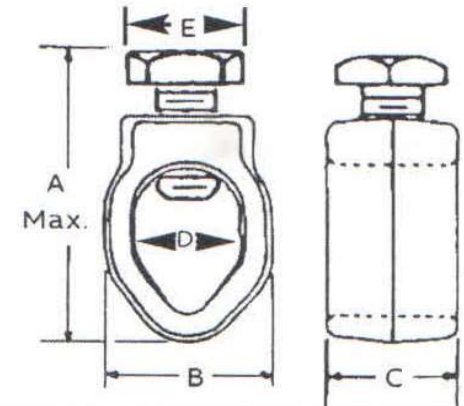

Universal Ground Rod Clamp Series

CATALOG NUMBER	GROUND ROD SIZE	WIRE RANGE MAX	WIRE RANGE MIN	SCREW SIZE	A	B	C	D	E
UGC/SRC/SRC2	3/8"	1 STRANDED	8 SOLID	5/16-18	1.535	1.050	0.812	.652	
	1/2"	1 STRANDED	8 SOLID	5/16-18	1.535	1.050	0.812	.652	
	5/8"	1 STRANDED	8 SOLID	5/16-18	1.535	1.050	0.812	.652	
	3/4"	1 STRANDED	8 SOLID	5/16-18	1.535	1.050	0.812	.652	