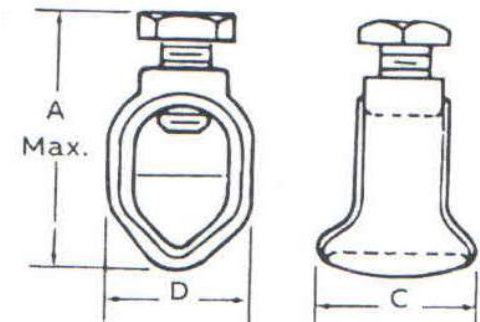

Family Owned
...And Operated!!